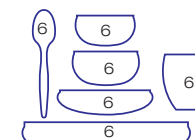

24 pieces

- 4pcs Thali
- 4pcs Halwa Plate
- 8pcs Watti
- 4pcs Spoon
- 4pcs Glass

SOLITAIRE DINNER SET

36 pieces

- 6pcs Thali
- 6pcs Halwa Plate
- 12pcs Watti
- 6pcs Spoon
- 6pcs Glass

SOLITAIRE S. S. GLASS SETS