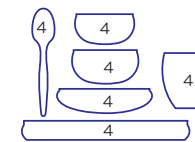

24 pieces

- 4pcs Thali
- 4pcs Halwa Plate
- 8pcs Watti
- 4pcs Spoon
- 4pcs Glass

SOLITAIRE DINNER SET

36 pieces

- 6pcs Thali
- 6pcs Halwa Plate
- 12pcs Watti
- 6pcs Spoon
- 6pcs Glass

SOLITAIRE S. S. GLASS SETS